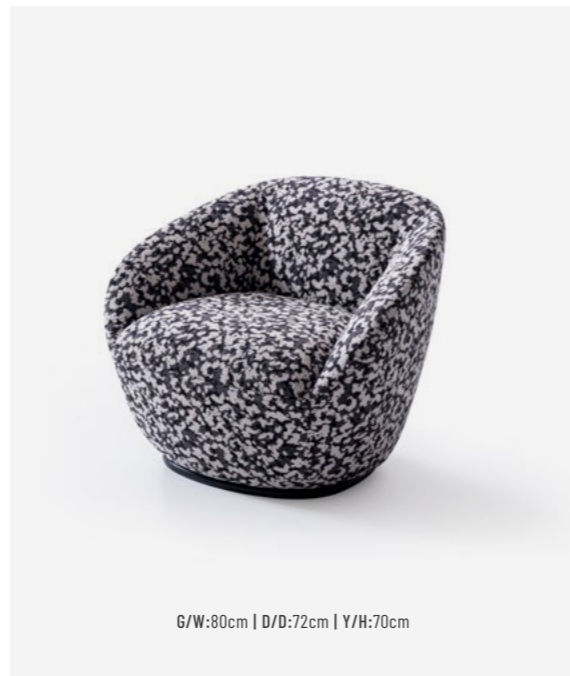

G/W:124cm | D/D:105cm | Y/H:72cm

ORIGINAL DESIGN AND COMFORT

PERA ARMCHAIR

A combination of minimal design concept with effective details. Pera brings a new interpretation to the modern decoration concept with eye catching touches that are thoughtfully thought of.

G/W:82cm | D/D:90cm | Y/H:103cm
 Pouf : G/W:58cm | D/D:58cm | Y/H:40cm

LUNA ARMCHAIR

G/W:101cm | D/D:100cm | Y/H:67cm

CHESS ARMCHAIR

A combination of minimal design concept with effective details. Pera brings a new interpretation to the modern decoration concept with eye catching touches that are thoughtfully thought of.

G/W:80cm | D/D:72cm | Y/H:70cm

ORIGINAL DESIGN AND COMFORT

G/W:80cm | D/D:90cm | Y/H:70cm

ORCA | ARMCHAIR

OSCAR

PARMA-W

LUGANO

LONG