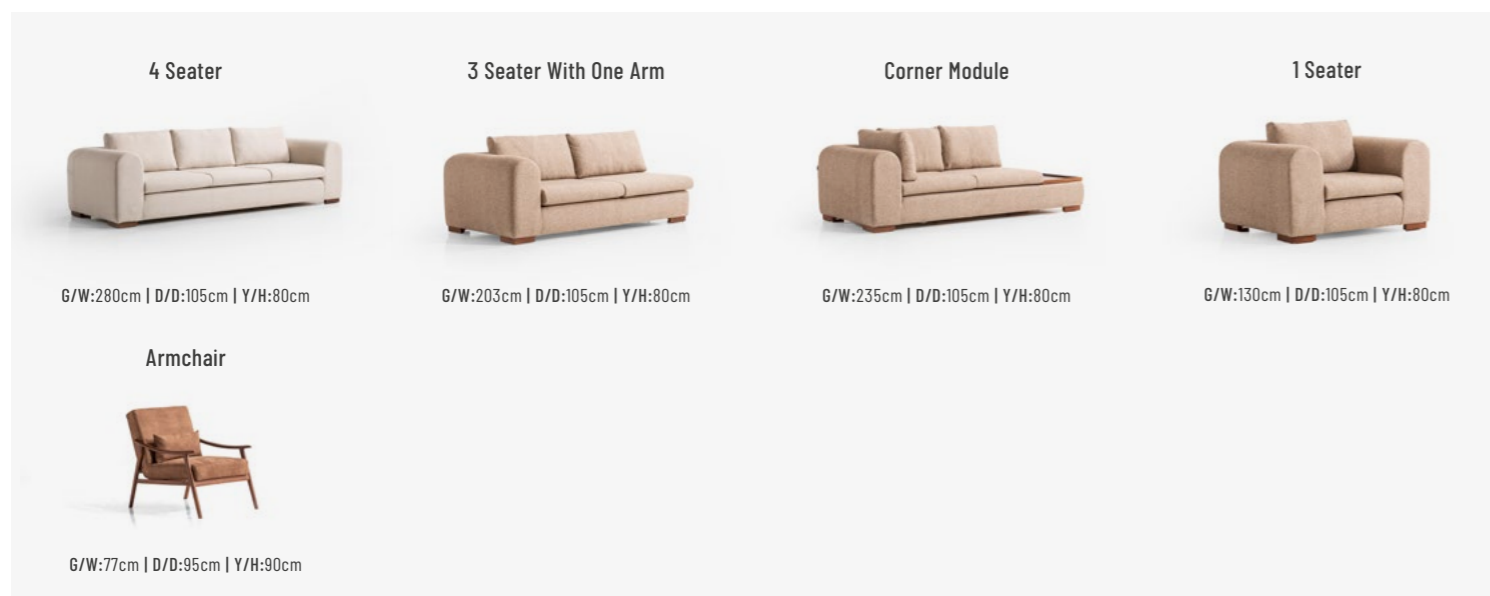

1 Seater Armless

G/W:95cm | D/D:110cm | Y/H:80cm

1 Seater Armless

G/W:110cm | D/D:110cm | Y/H:80cm

Armchair

G/W:88cm | D/D:88cm | Y/H:80cm

OSCAR | DININGROOM

OSCAR | SOFAS

PARMA | SOFAS

LUGANO | SOFAS

LONG | SOFAS

KENT | SOFAS

OLYMPUS | SOFAS

CROWN | SOFAS

INFINITY | CORNER SOFA SET

DREAM | CORNER SOFA SET