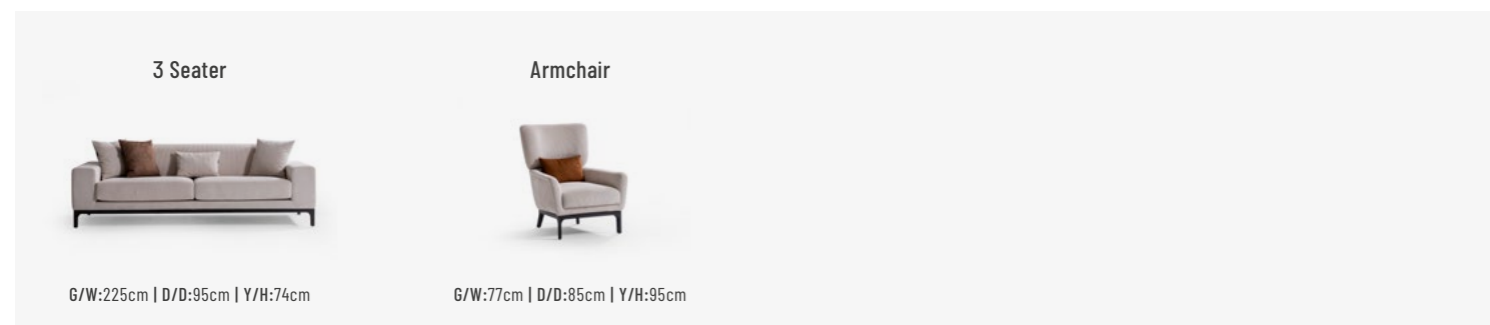

PARMA | SOFAS